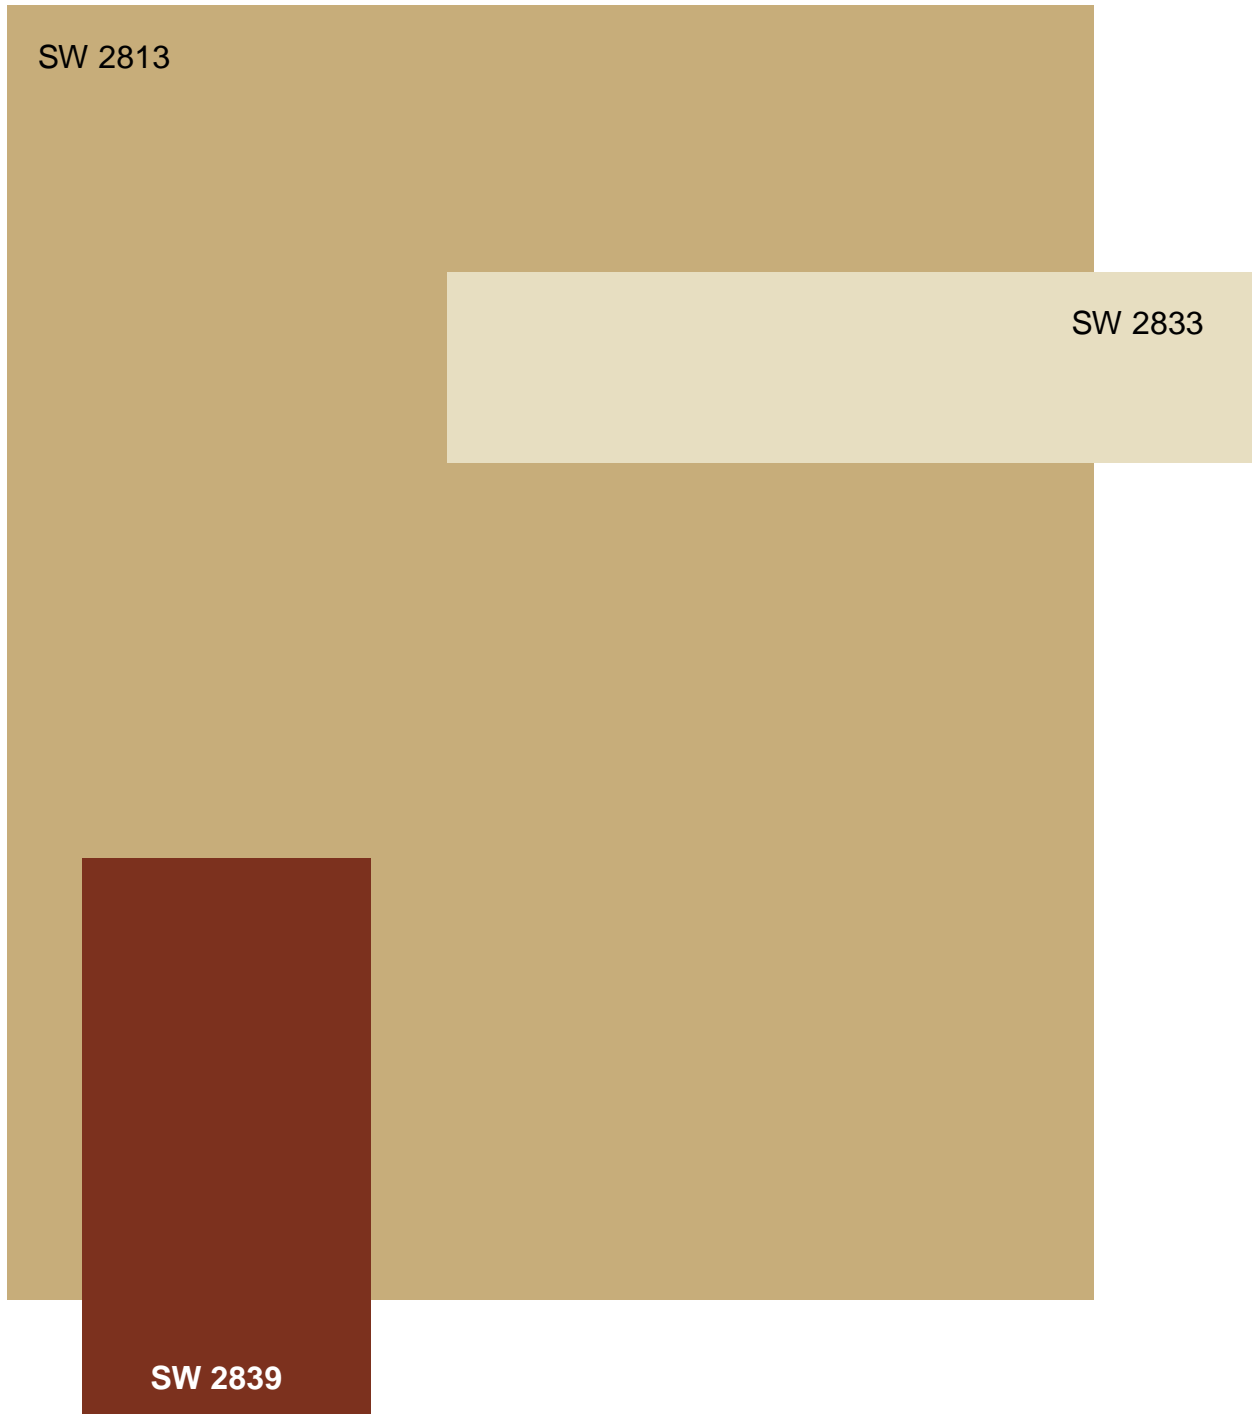

## Scheme C

House Body  
Trim  
Door

Downing Straw  
Roycroft Vellum  
Roycroft Copper Red

SW 2813  
SW 2833  
SW 2839

Color samples shown approximate actual paint colors as closely as possible.