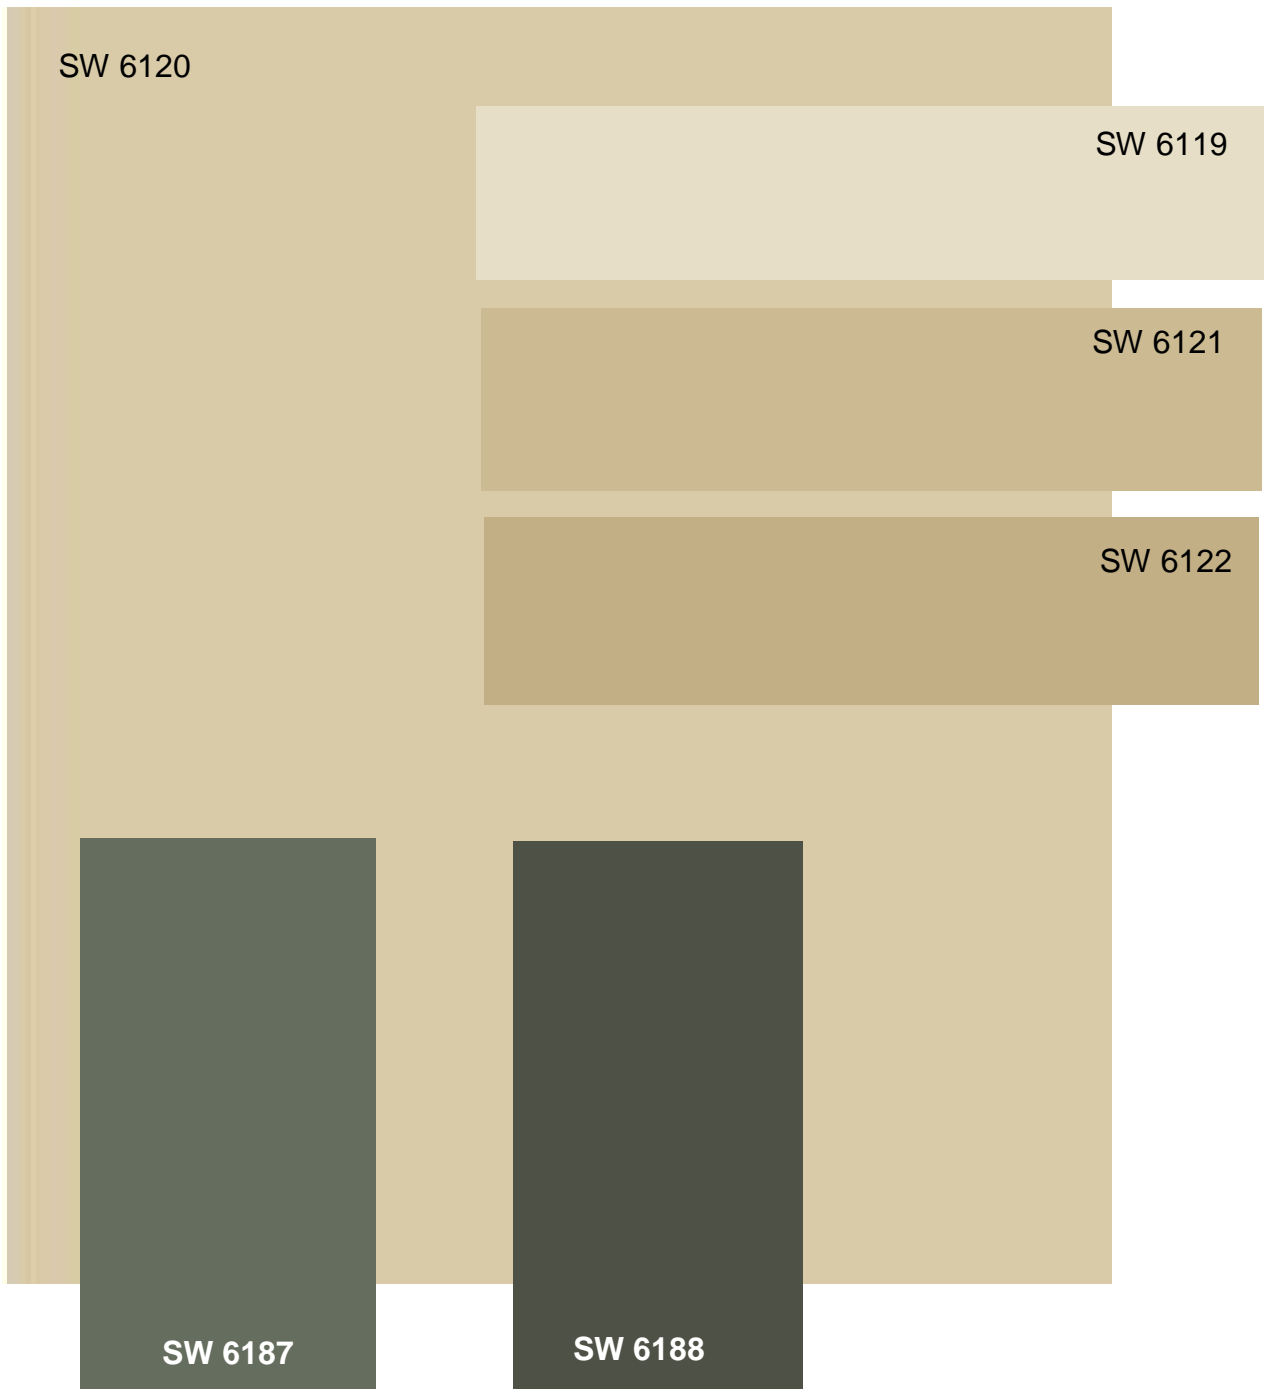

Scheme 2

House Body	Believable Buff	SW 6120
Trim Option 1	Antique White	SW 6119
Trim Option 2	Whole Wheat	SW 6121
Trim Option 3	Camelback	SW 6122
Door Option 1	Rosemary	SW 6187
Door Option 2	Shade Grown	SW 6188

Color samples shown approximate actual paint colors as closely as possible.