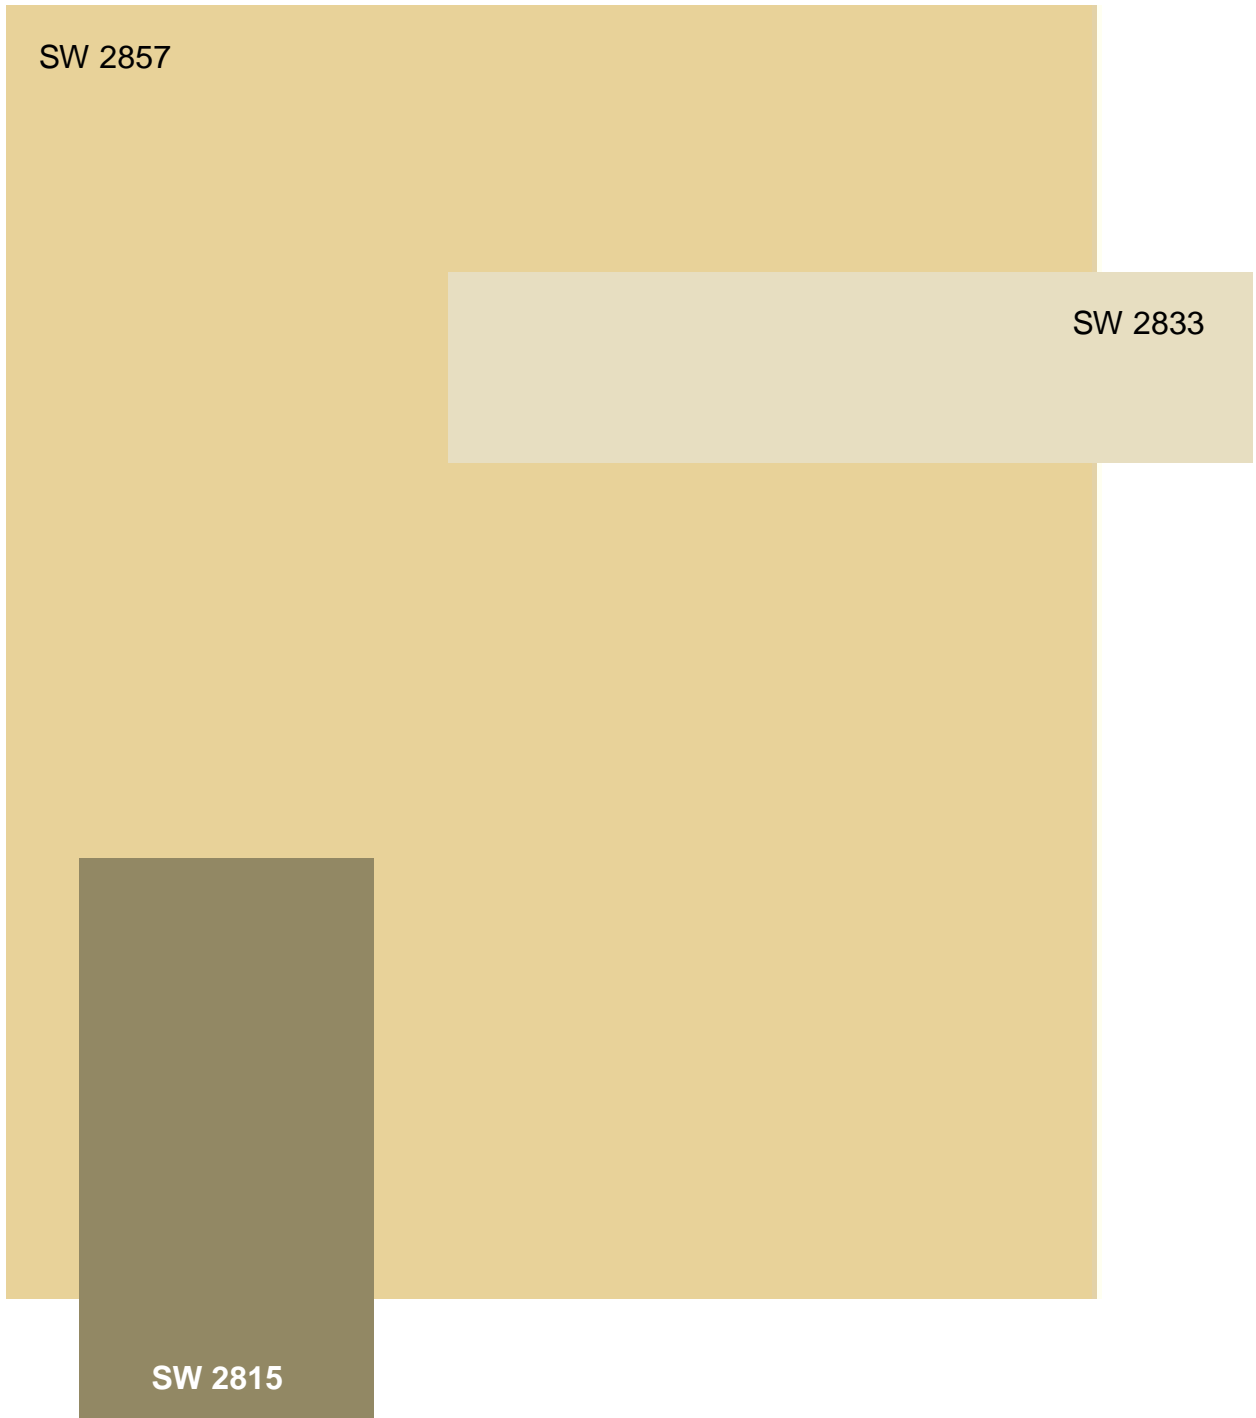

Scheme A

House Body	Peace Yellow	SW 2857
Trim	Roycroft Vellum	SW 2833
Door	Renwick Olive	SW 2815

Color samples shown approximate actual paint colors as closely as possible.