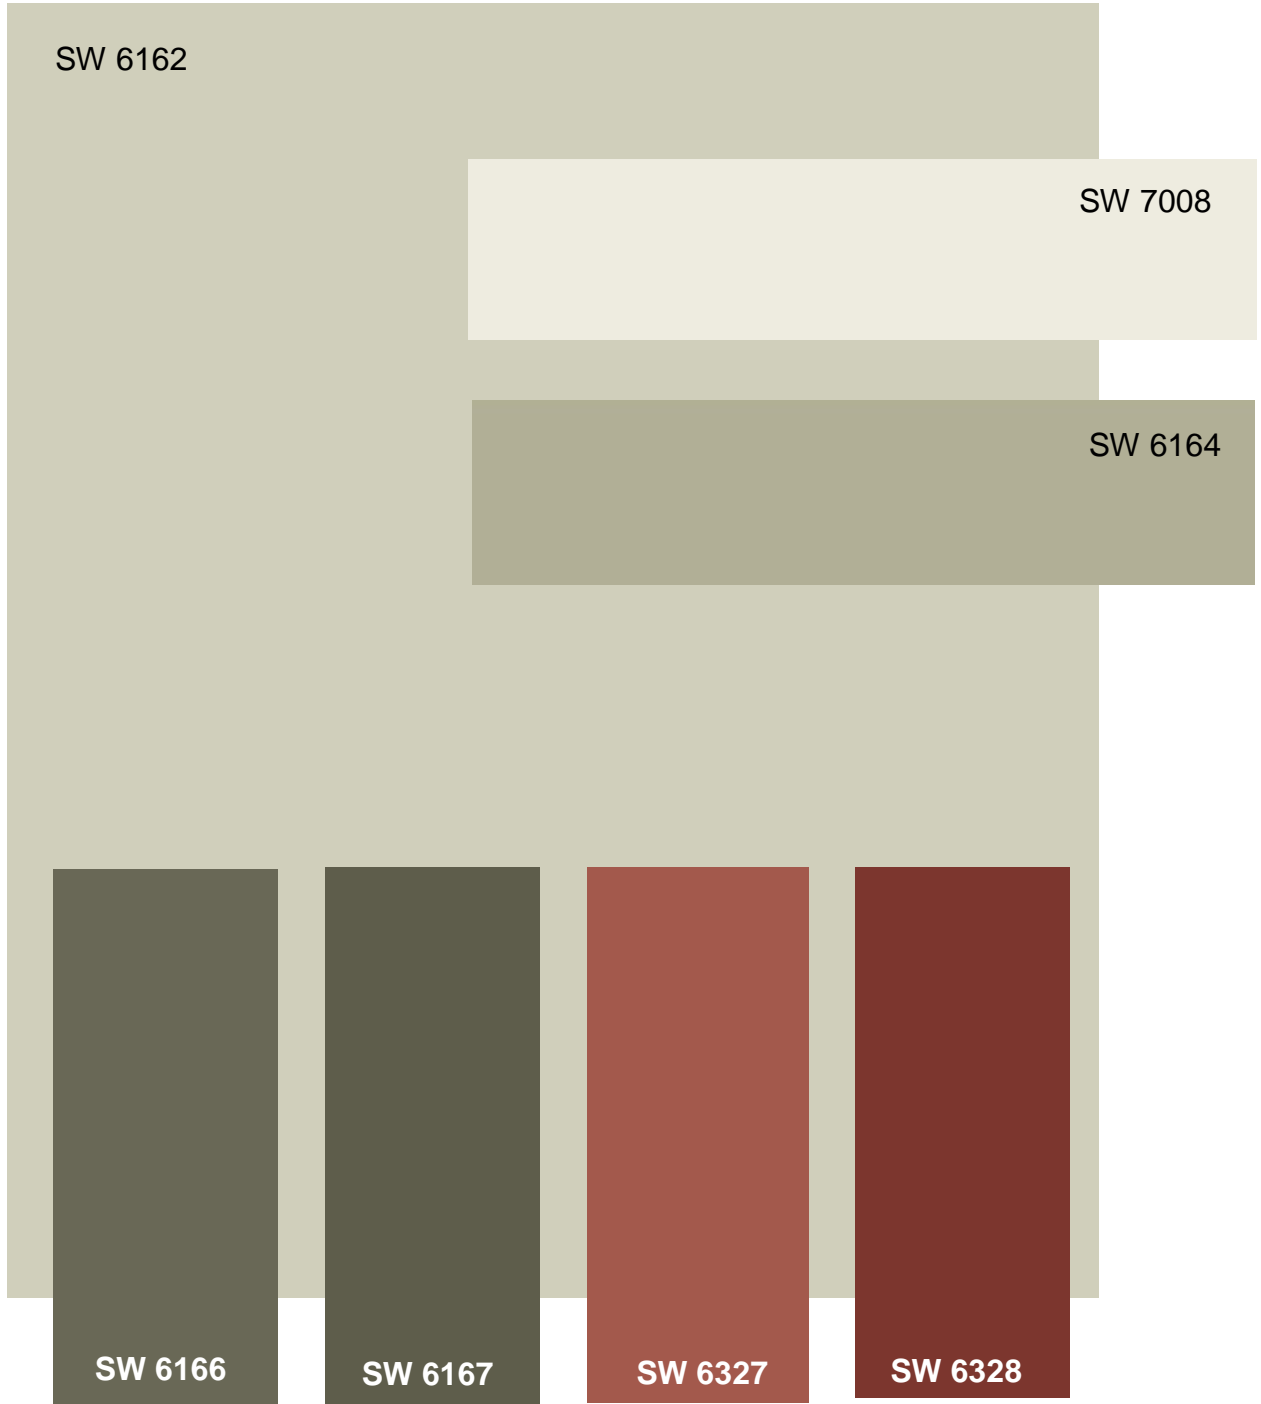

Scheme 5

House Body	Ancient Marble	SW 6162
Trim Option 1	Alabaster	SW 7008
Trim Option 2	Svelte Sage	SW 6164
Door Option 1	Eclipse	SW 6166
Door Option 2	Garden Gate	SW 6167
Door Option 3	Bold Brick	SW 6327
Door Option 4	Fireweed	SW 6328

Color samples shown approximate actual paint colors as closely as possible.