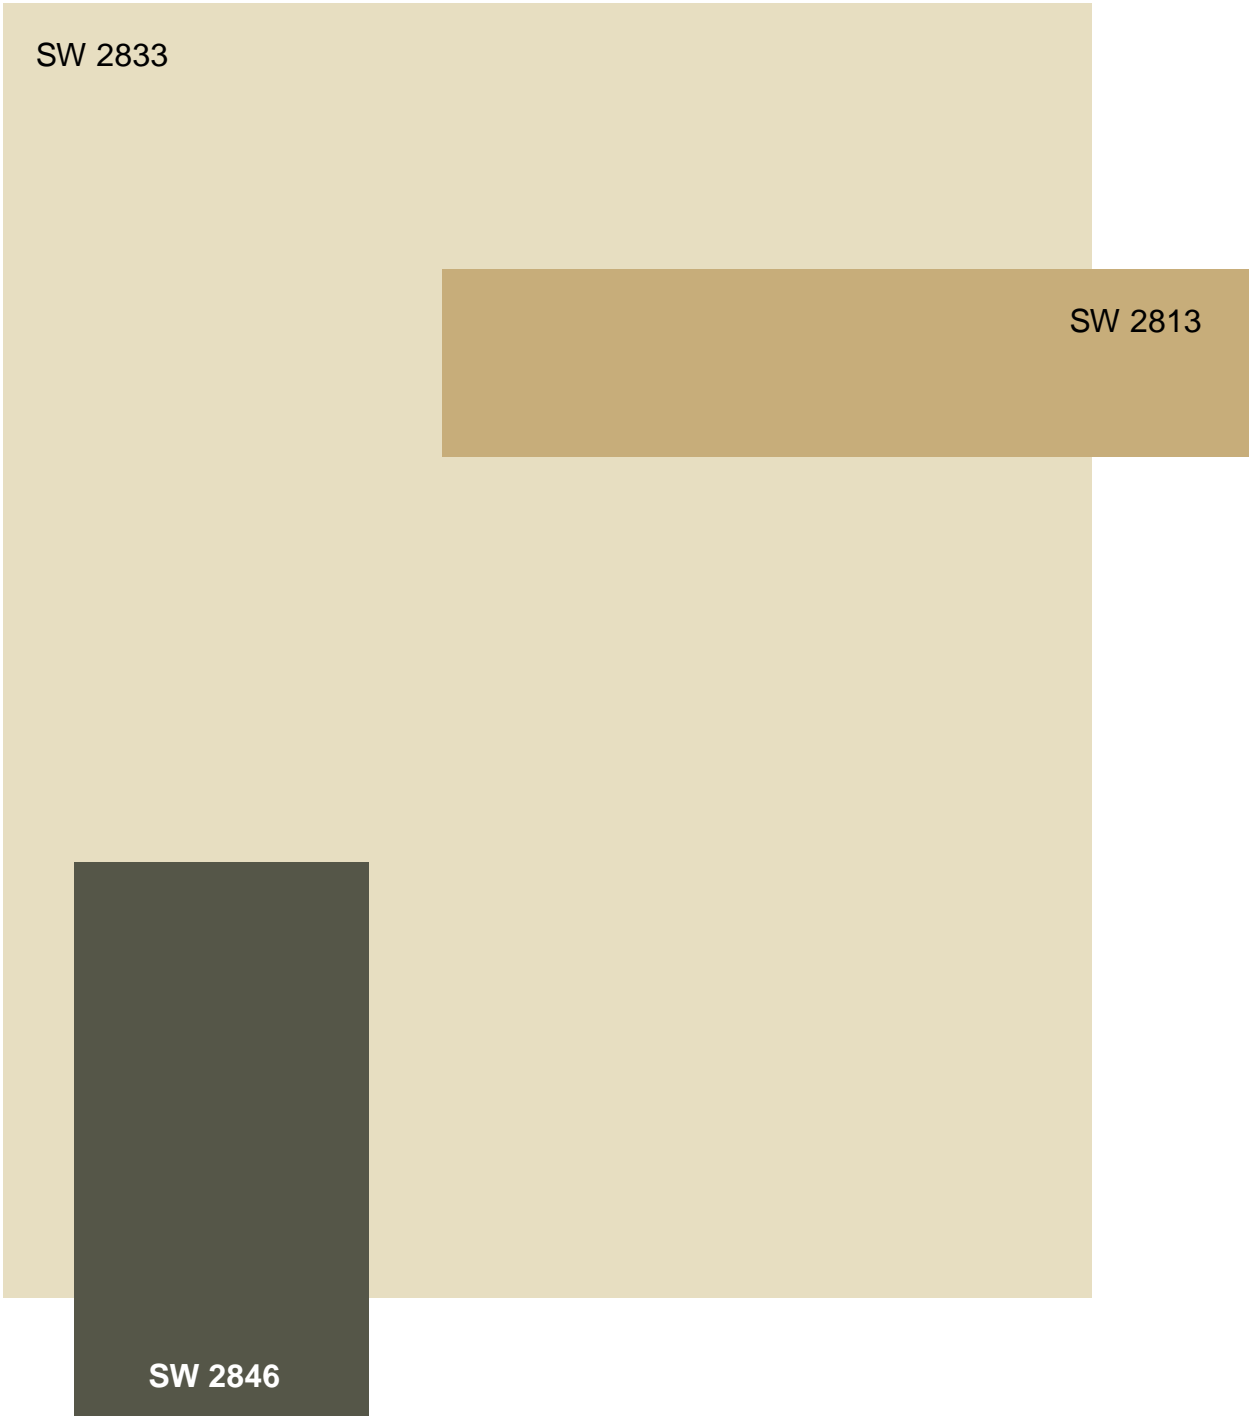

Scheme B

House Body	Roycroft Vellum	SW 2833
Trim	Downing Straw	SW 2813
Door	Roycroft Bronze Green	SW 2846

Color samples shown approximate actual paint colors as closely as possible.