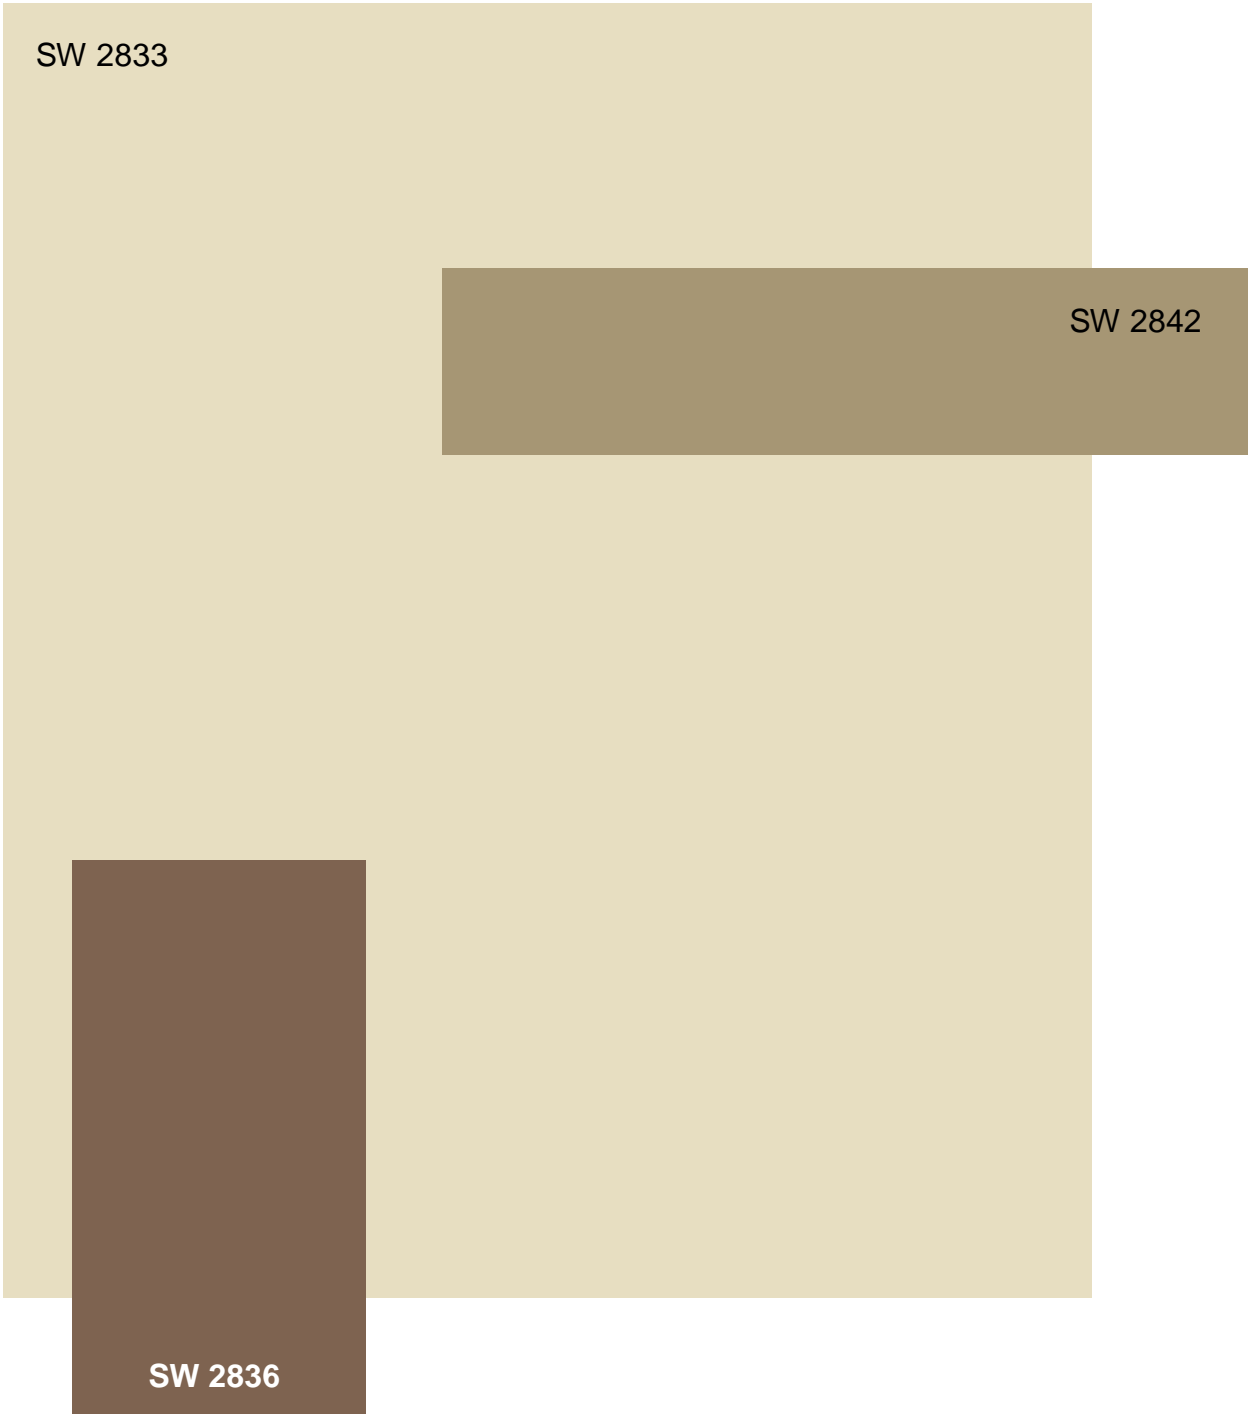

Scheme E

House Body  
Trim  
Door

Roycroft Vellum  
Roycroft Suede  
Quartersawn Oak

SW 2833  
SW 2842  
SW 2836

Color samples shown approximate actual paint colors as closely as possible.