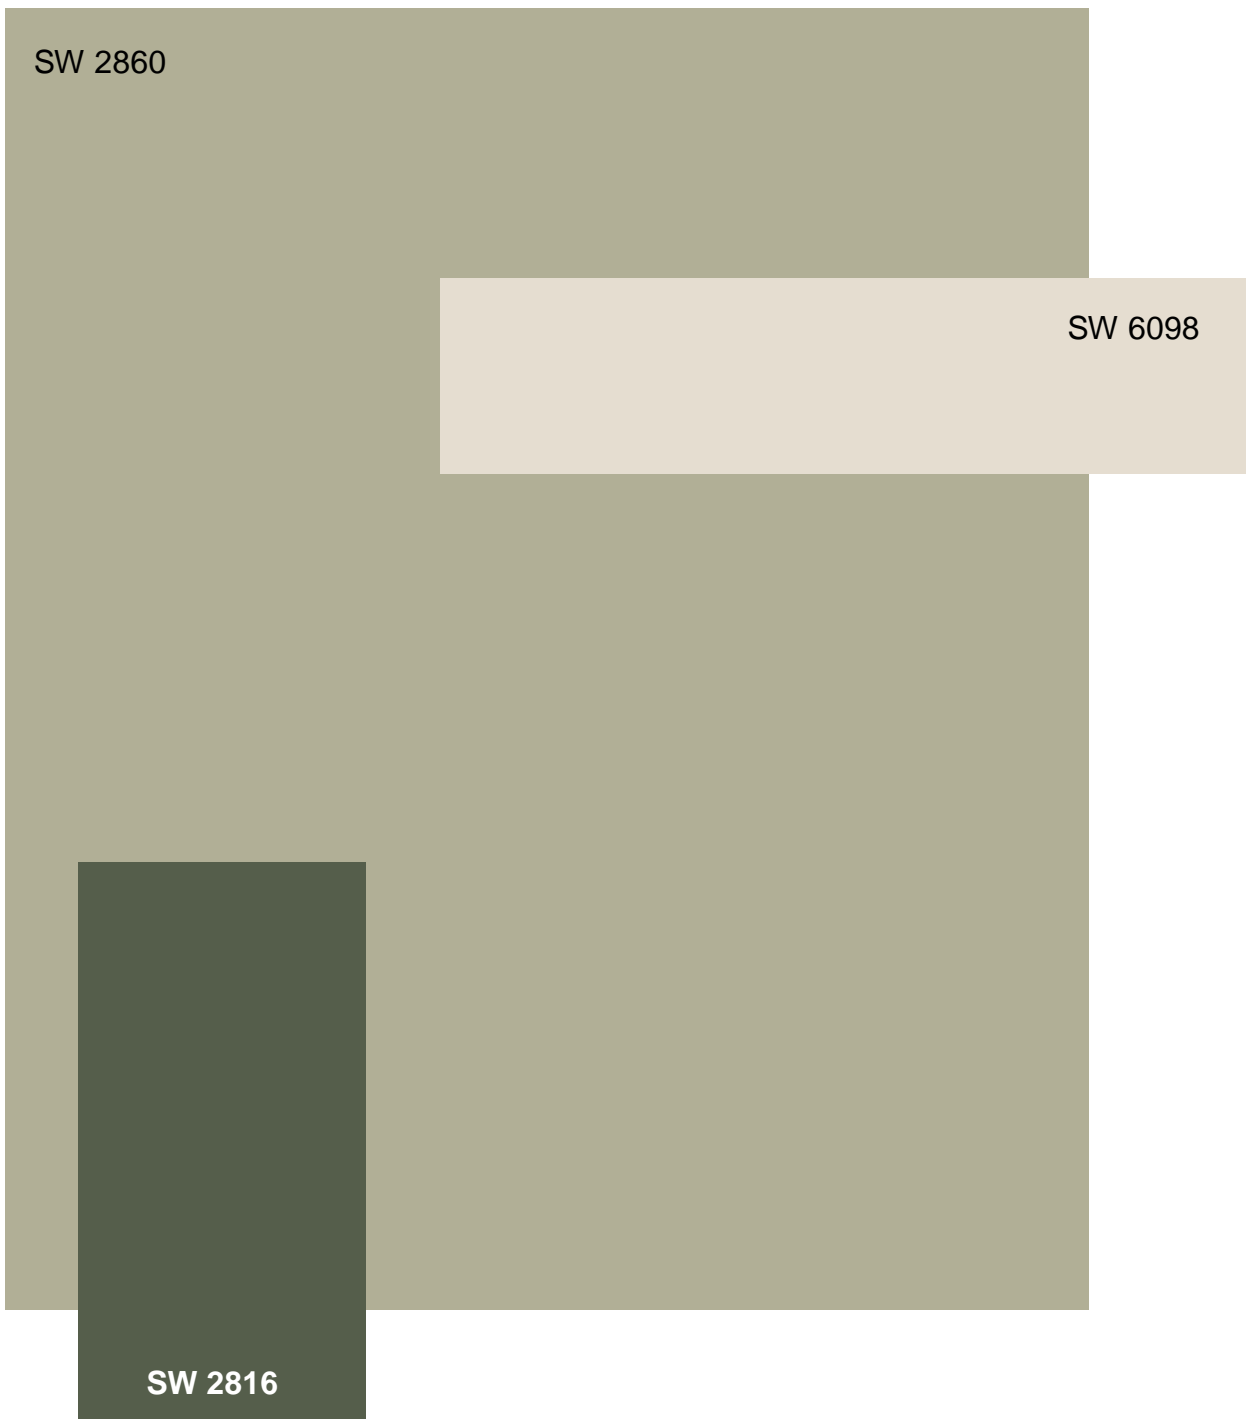

Scheme K

House Body	Sage	SW 2860
Trim	Pacer White	SW 6098
Door	Rookwood Dark Green	SW 2816

Color samples shown approximate actual paint colors as closely as possible.