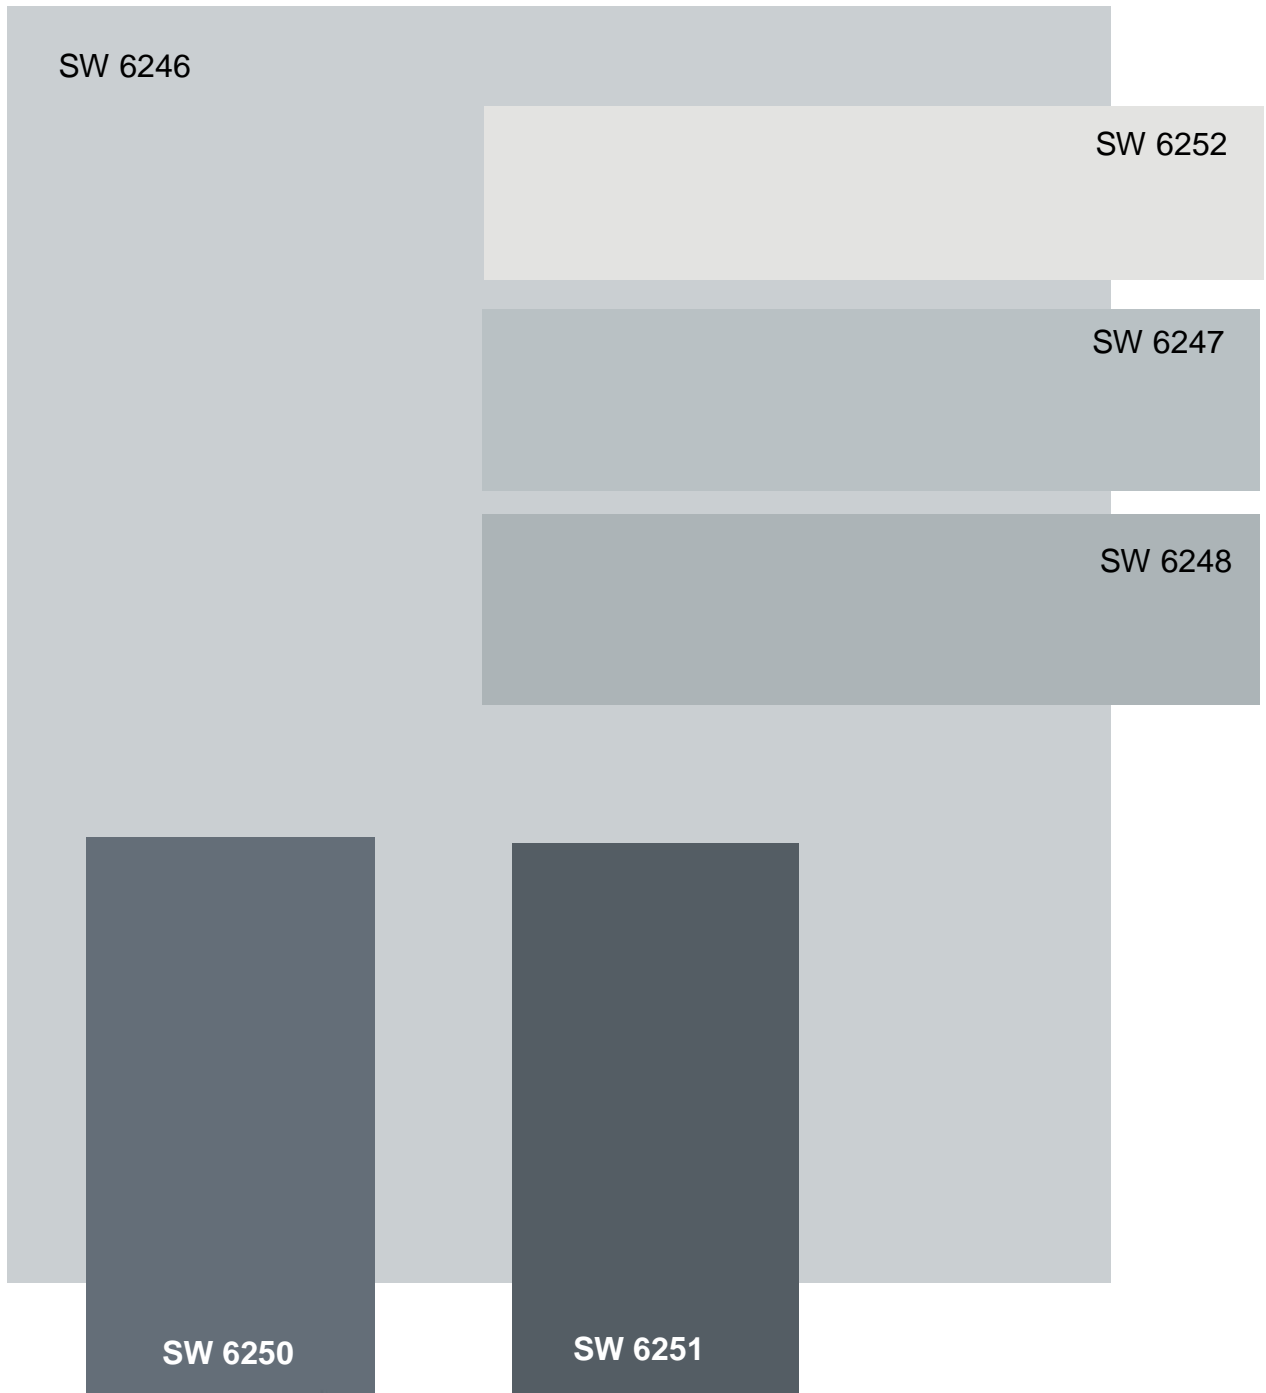

Scheme 7

House Body	North Star	SW 6246
Trim Option 1	Ice Cube	SW 6252
Trim Option 2	Krypton	SW 6247
Trim Option 3	Jubilee	SW 6248
Door Option 1	Granite Peak	SW 6250
Door Option 2	Outerspace	SW 6251

Color samples shown approximate actual paint colors as closely as possible.