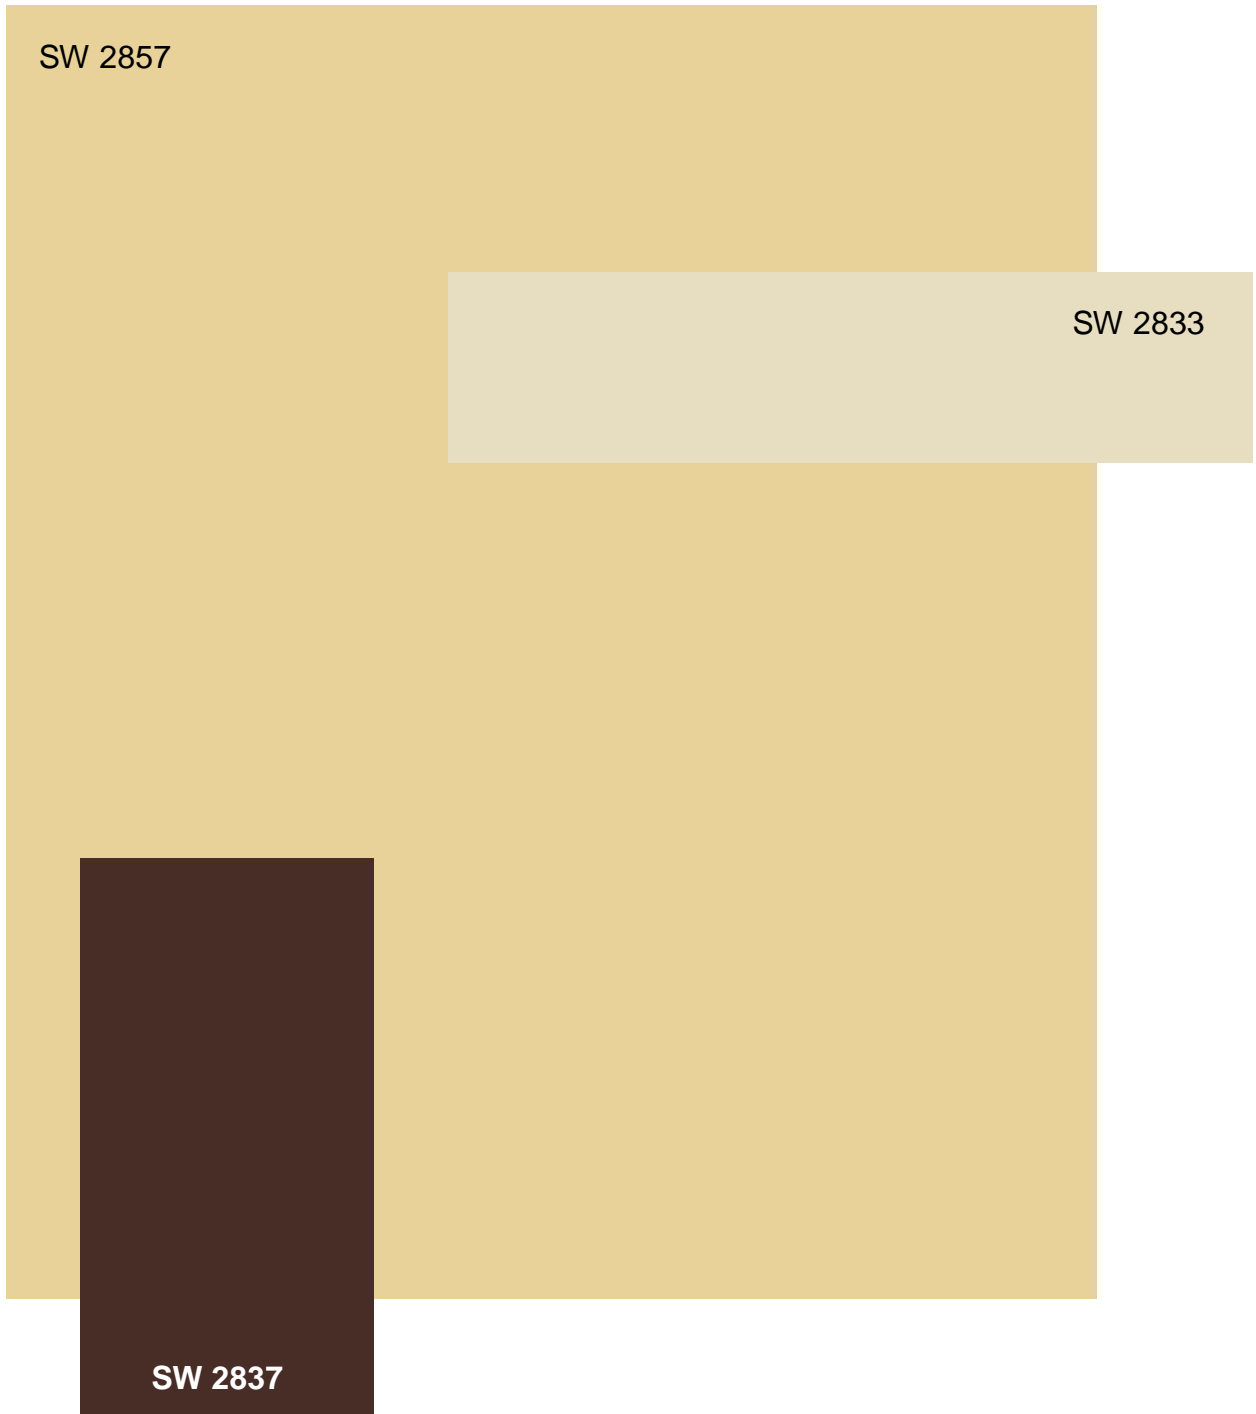

Scheme D

House Body
Trim
Door

Peace Yellow
Roycroft Vellum
Aurora Brown

SW 2857
SW 2833
SW 2837

Color samples shown approximate actual paint colors as closely as possible.