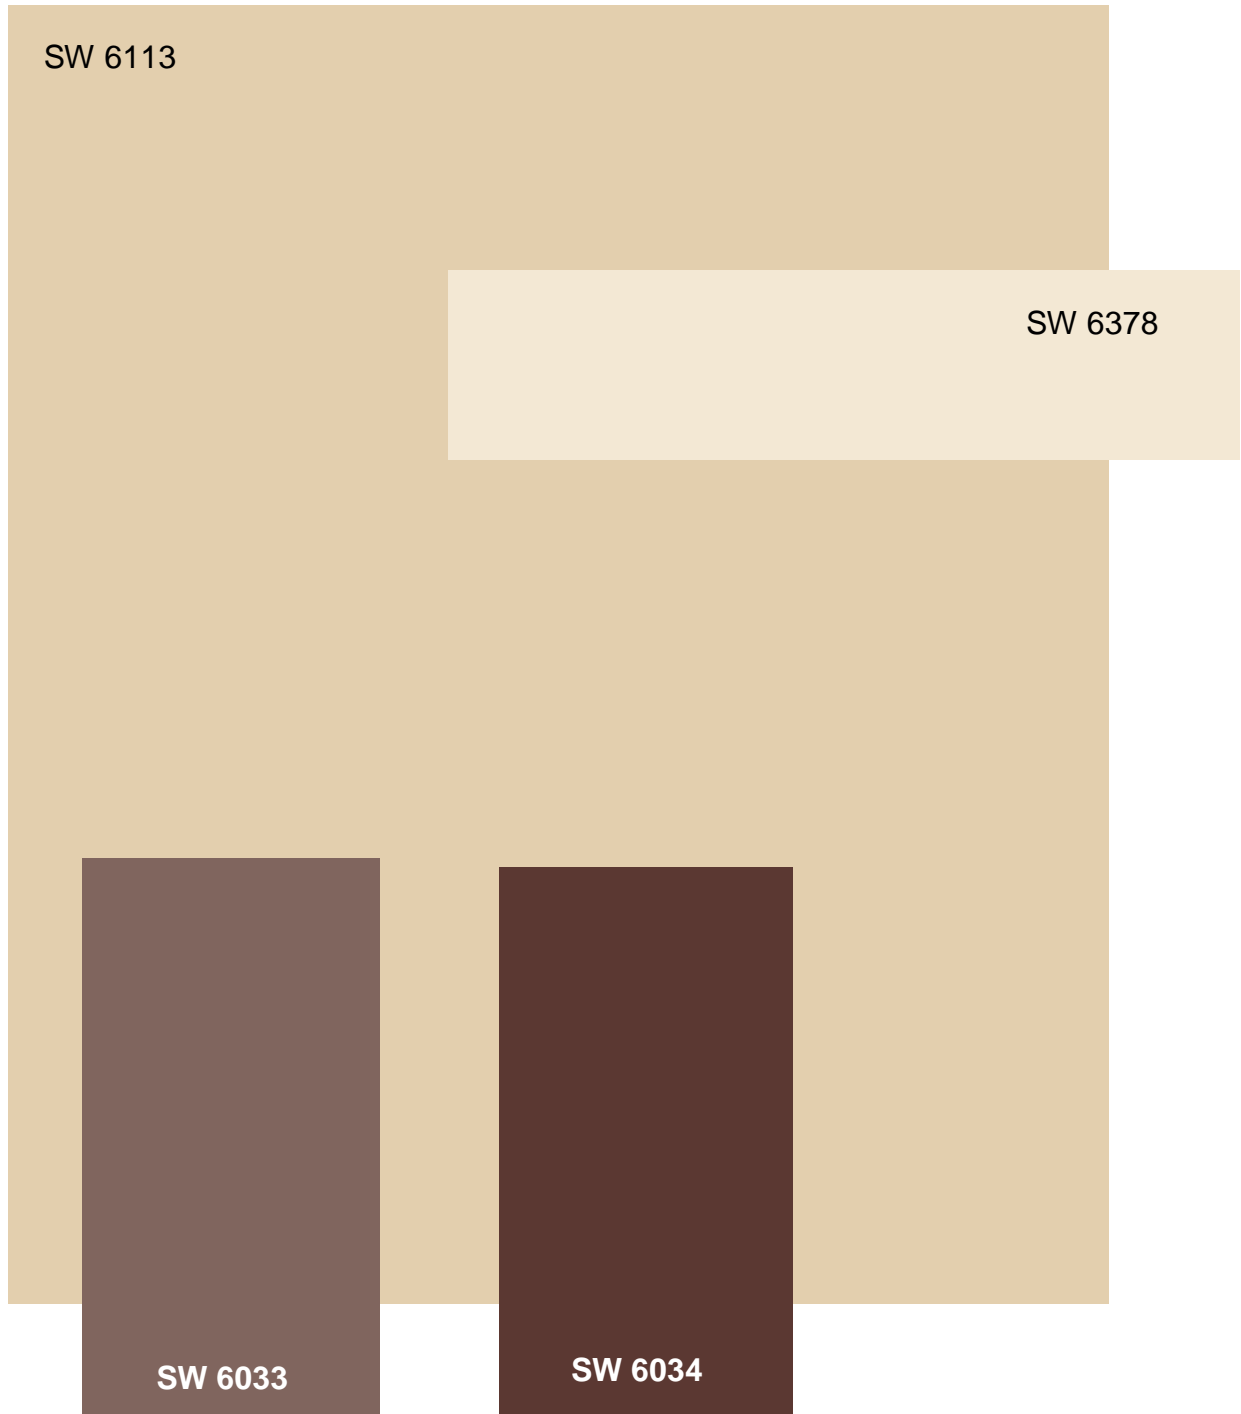

Scheme 3

House Body	Interactive Cream	SW 6113
Trim	Crisp Linen	SW 6378
Door Option 1	Bateau Brown	SW 6033
Door Option 2	Arresting Auburn	SW 6034

Color samples shown approximate actual paint colors as closely as possible.