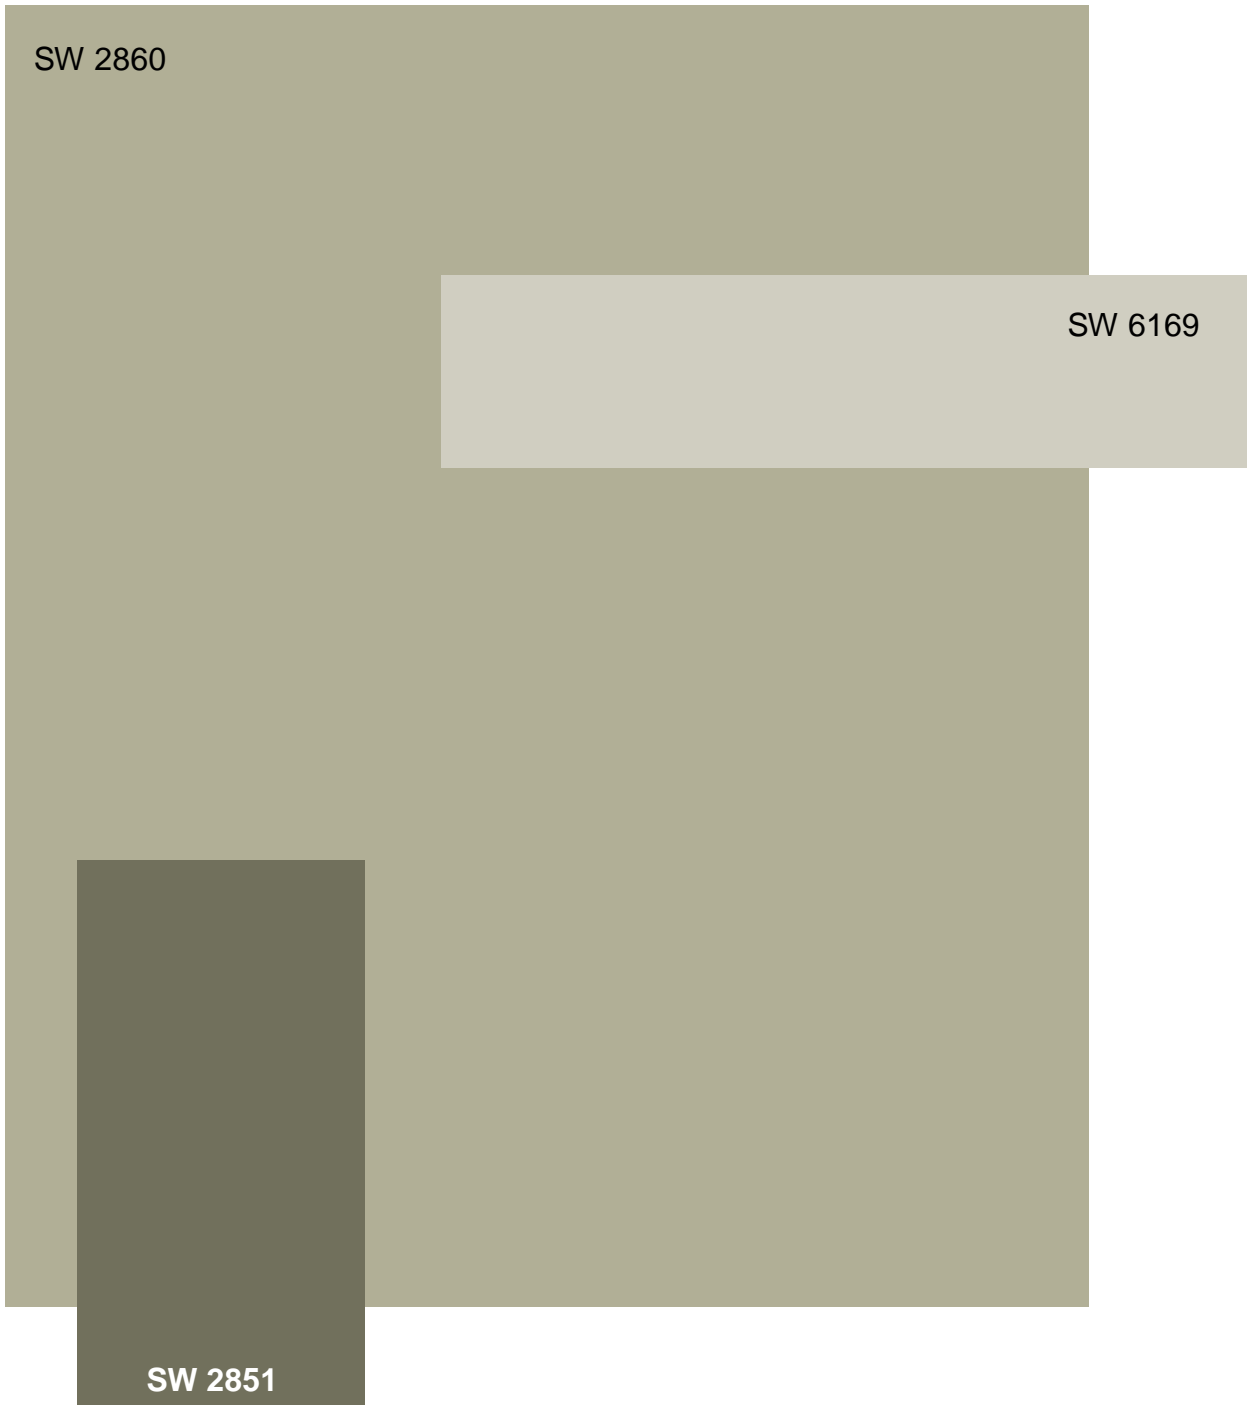

Scheme J

House Body	Sage	SW 2860
Trim	Sedate Gray	SW 6169
Door	Sage Green Light	SW 2851

Color samples shown approximate actual paint colors as closely as possible.