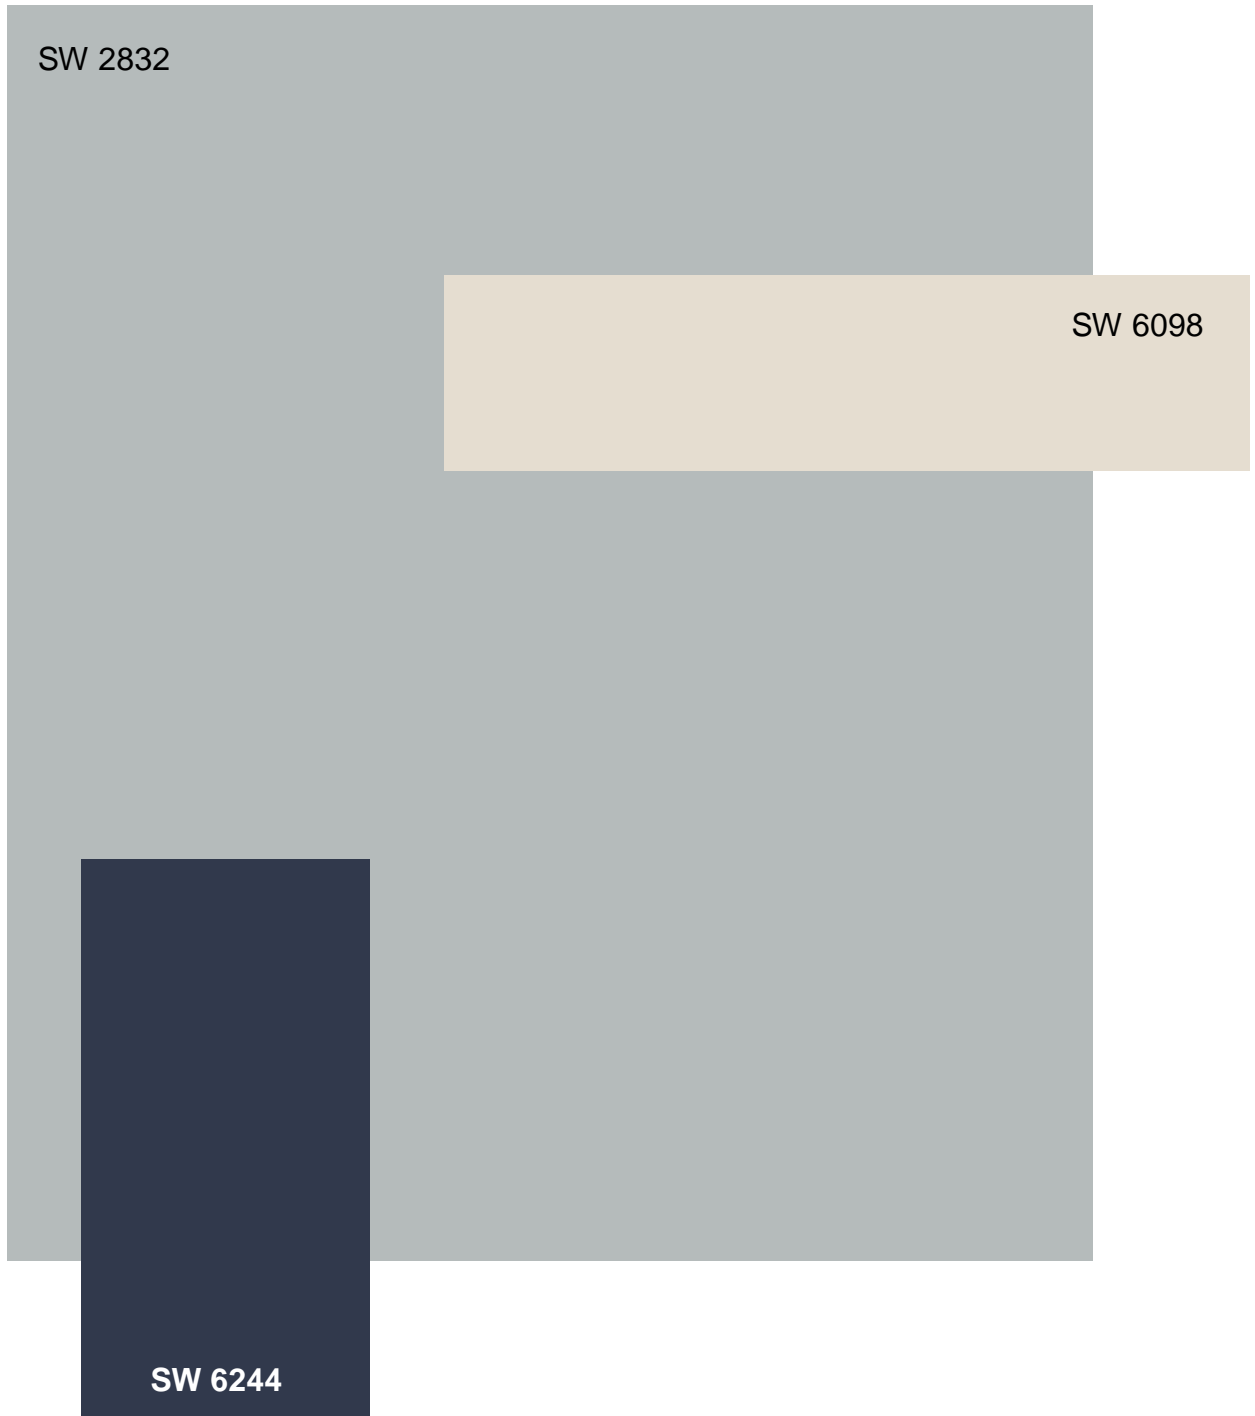

Scheme L

House Body	Colonial Revival Gray	SW 2832
Trim	Pacer White	SW 6098
Door	Naval	SW 6244

Color samples shown approximate actual paint colors as closely as possible.