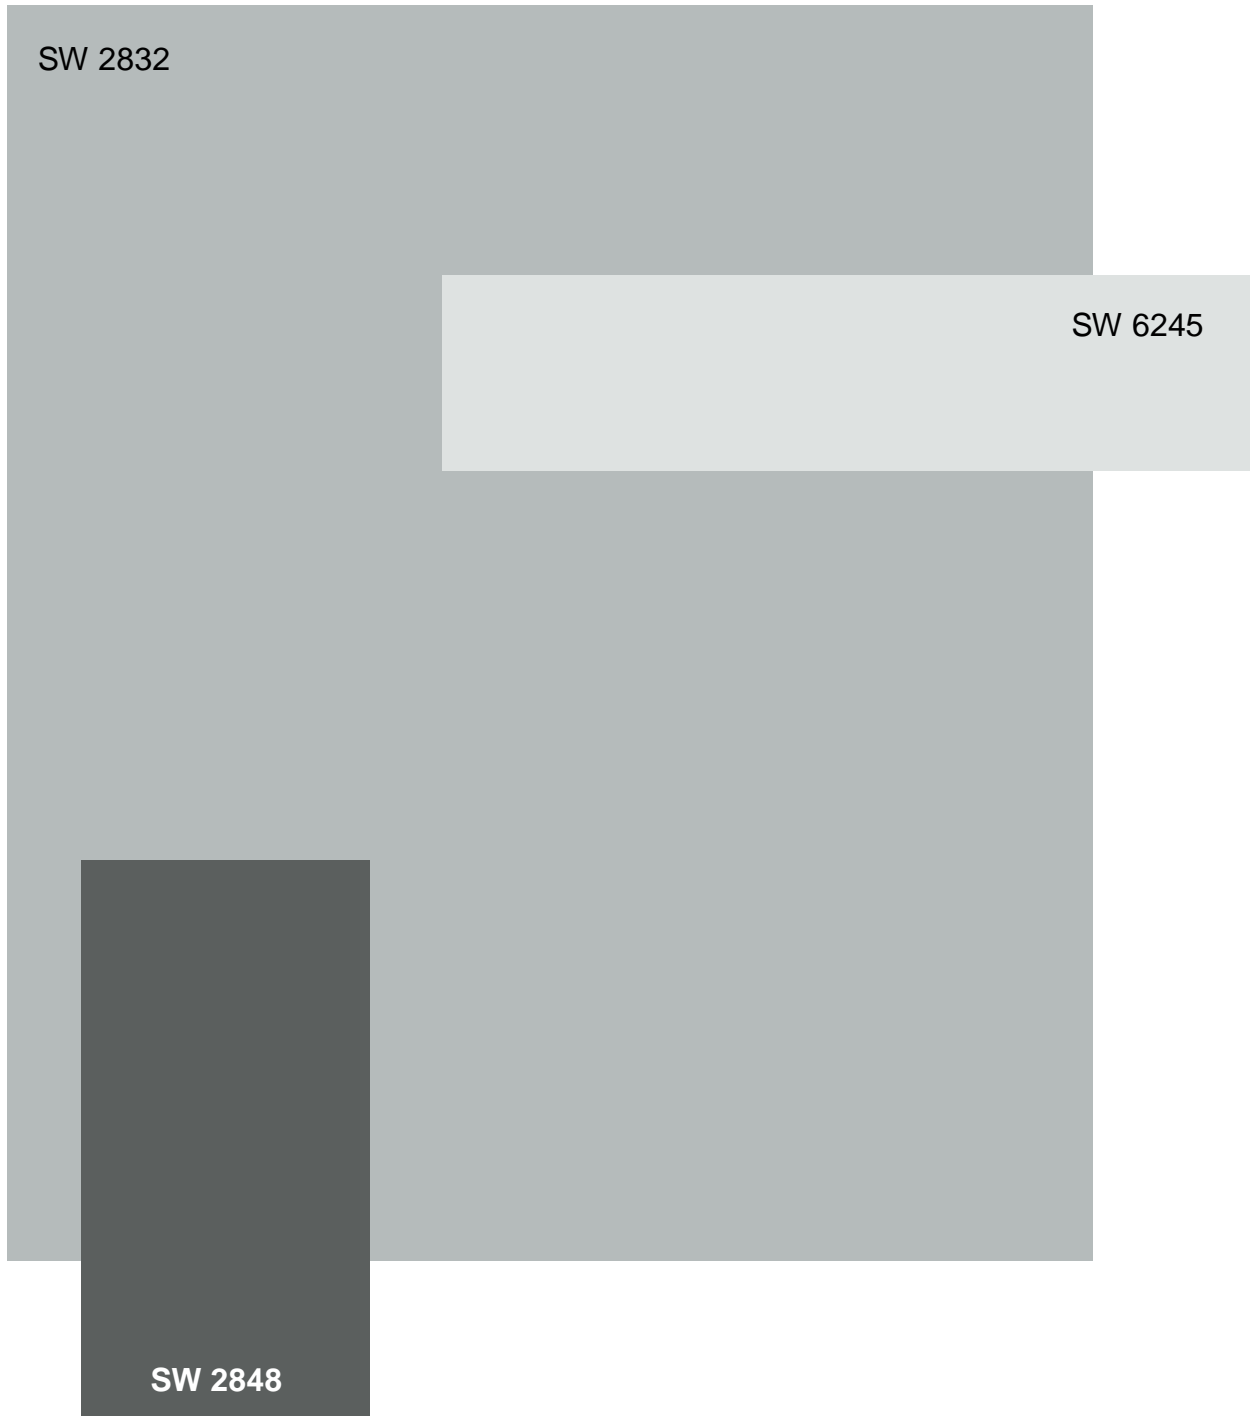

Scheme M

House Body	Colonial Revival Gray	SW 2832
Trim	Quicksilver	SW 6245
Door	Roycroft Pewter	SW 2848

Color samples shown approximate actual paint colors as closely as possible.