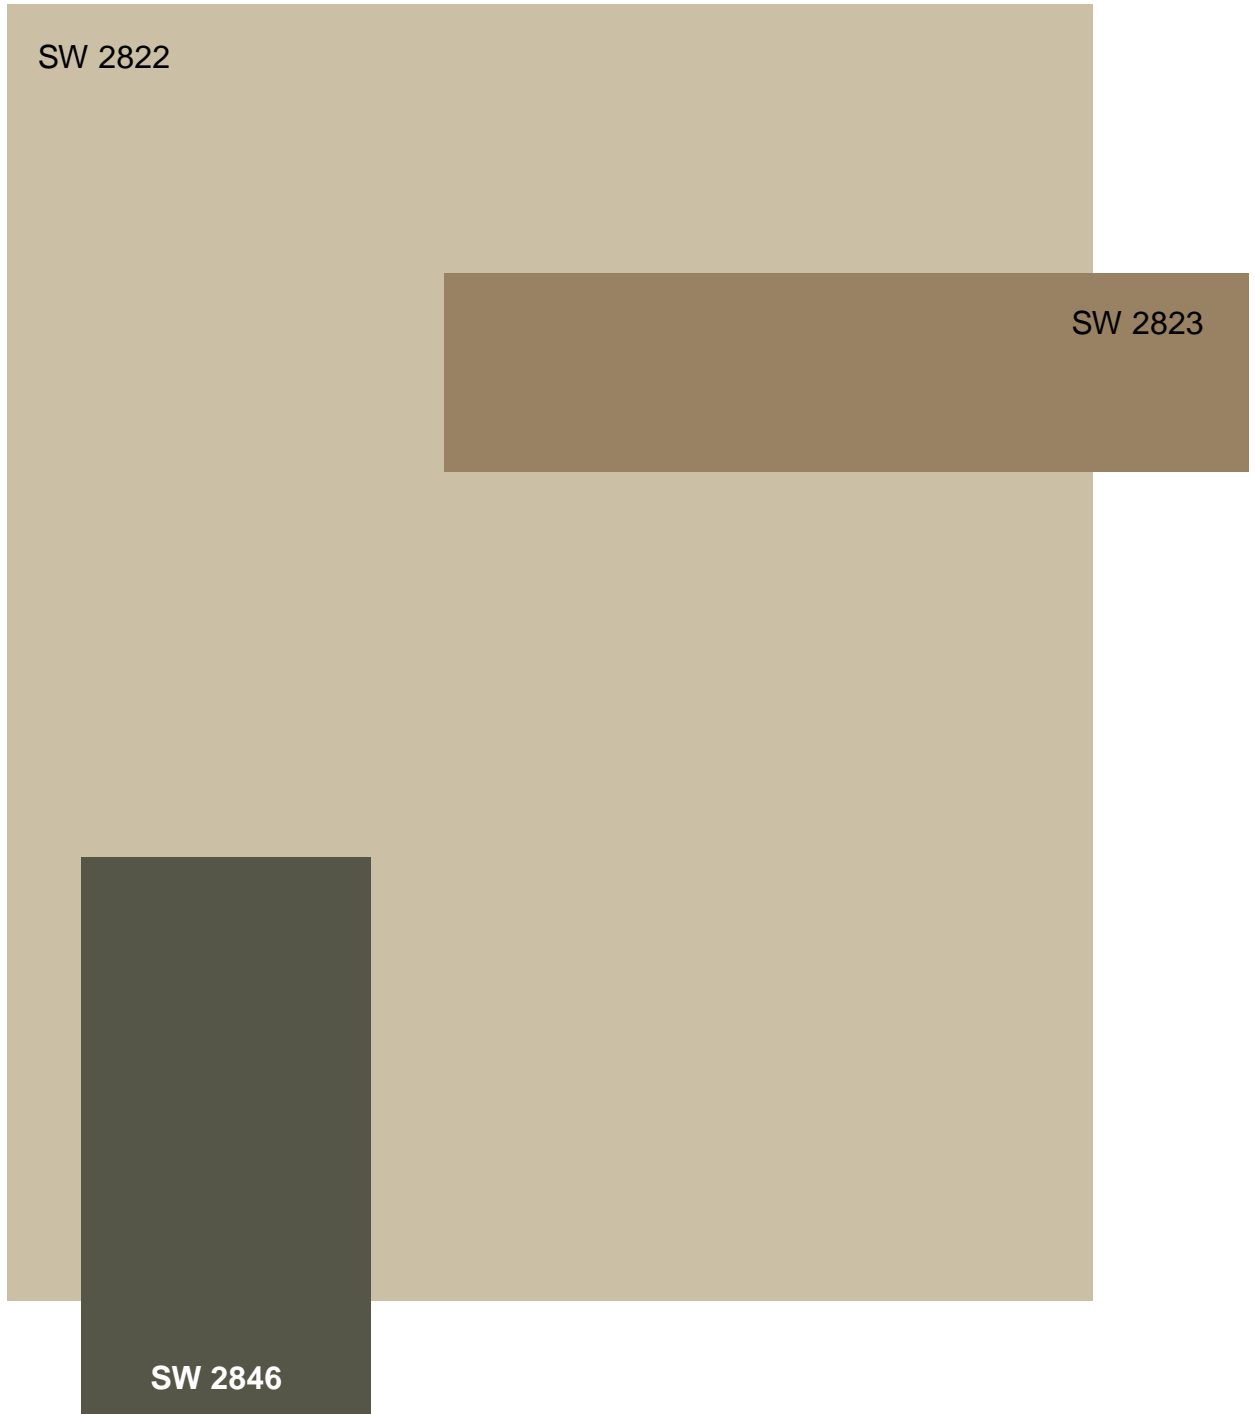

## Scheme H

House Body  
Trim  
Door

Downing Sand  
Rookwood Clay  
Roycroft Bronze Green

SW 2822  
SW 2823  
SW 2846

Color samples shown approximate actual paint colors as closely as possible.