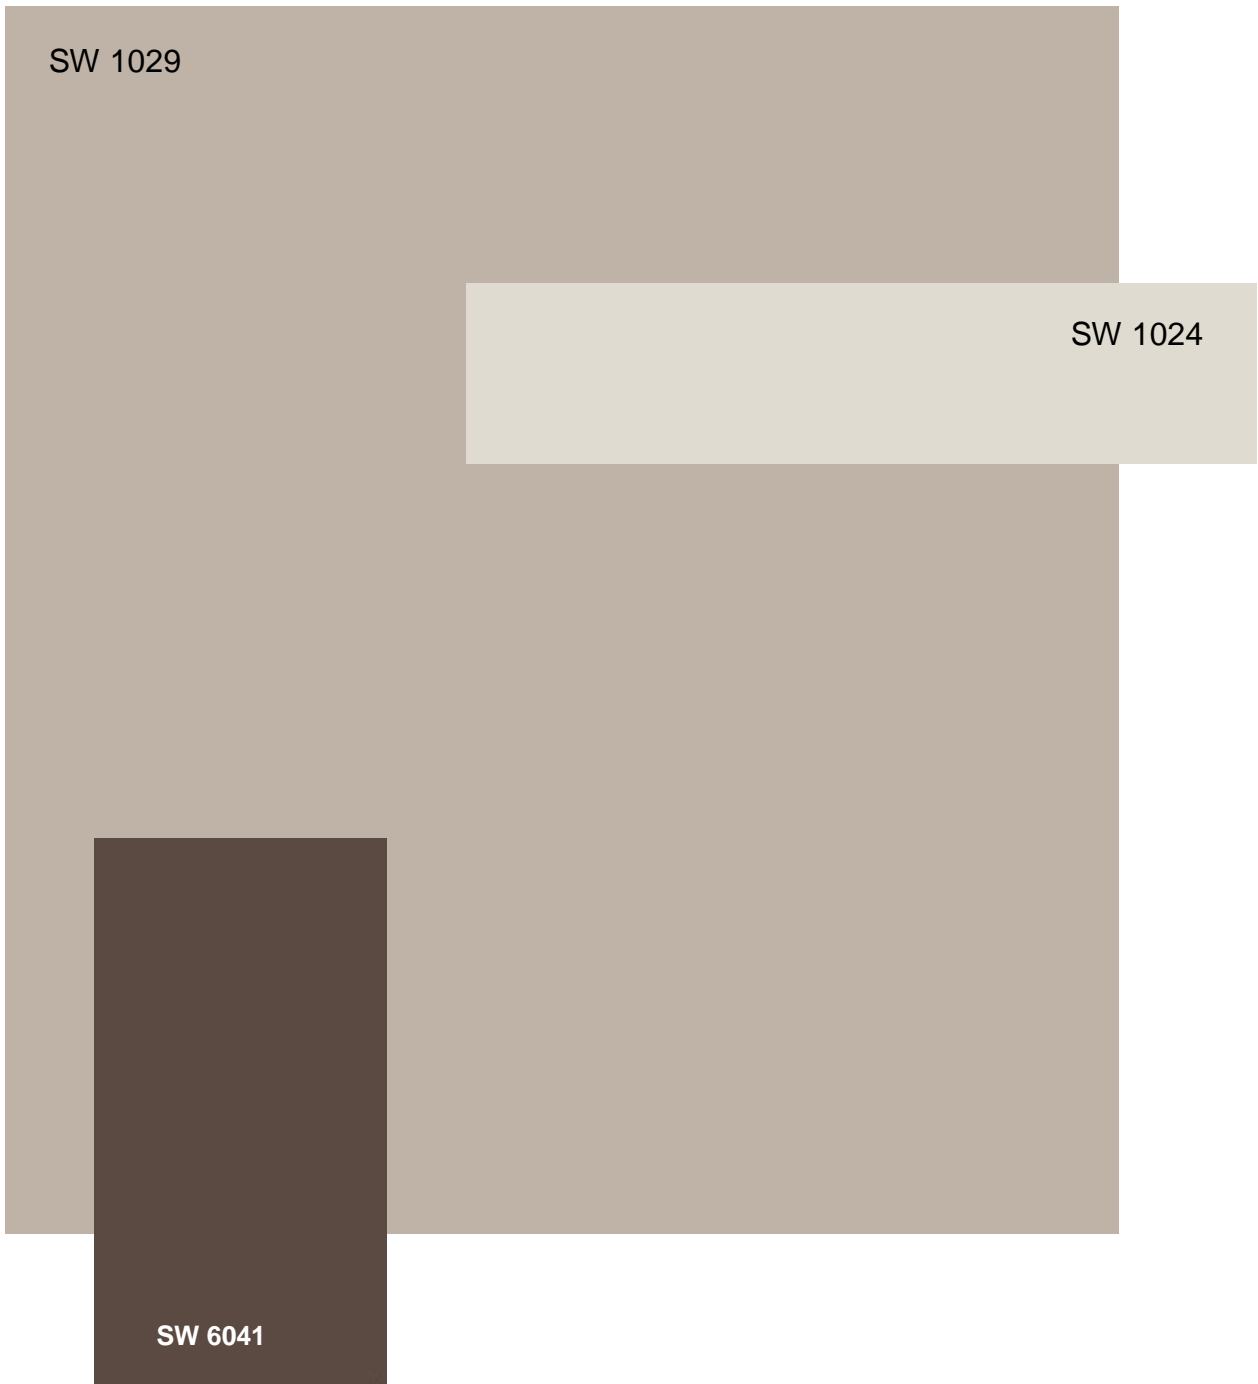

Scheme N

House Body	Neutrino	SW 1029
Trim Option	White Cliffs	SW 1024
Door and Shutters	Otter	SW 6041

Scheme N has been approved by the Whisper Bend Architecture Committee and Board of Directors. The paint numbers SW 1024 and SW 1029 are from an old Sherwin-Williams color chart. Sherwin-Williams can match them.

Color samples shown approximate actual paint colors as closely as possible.